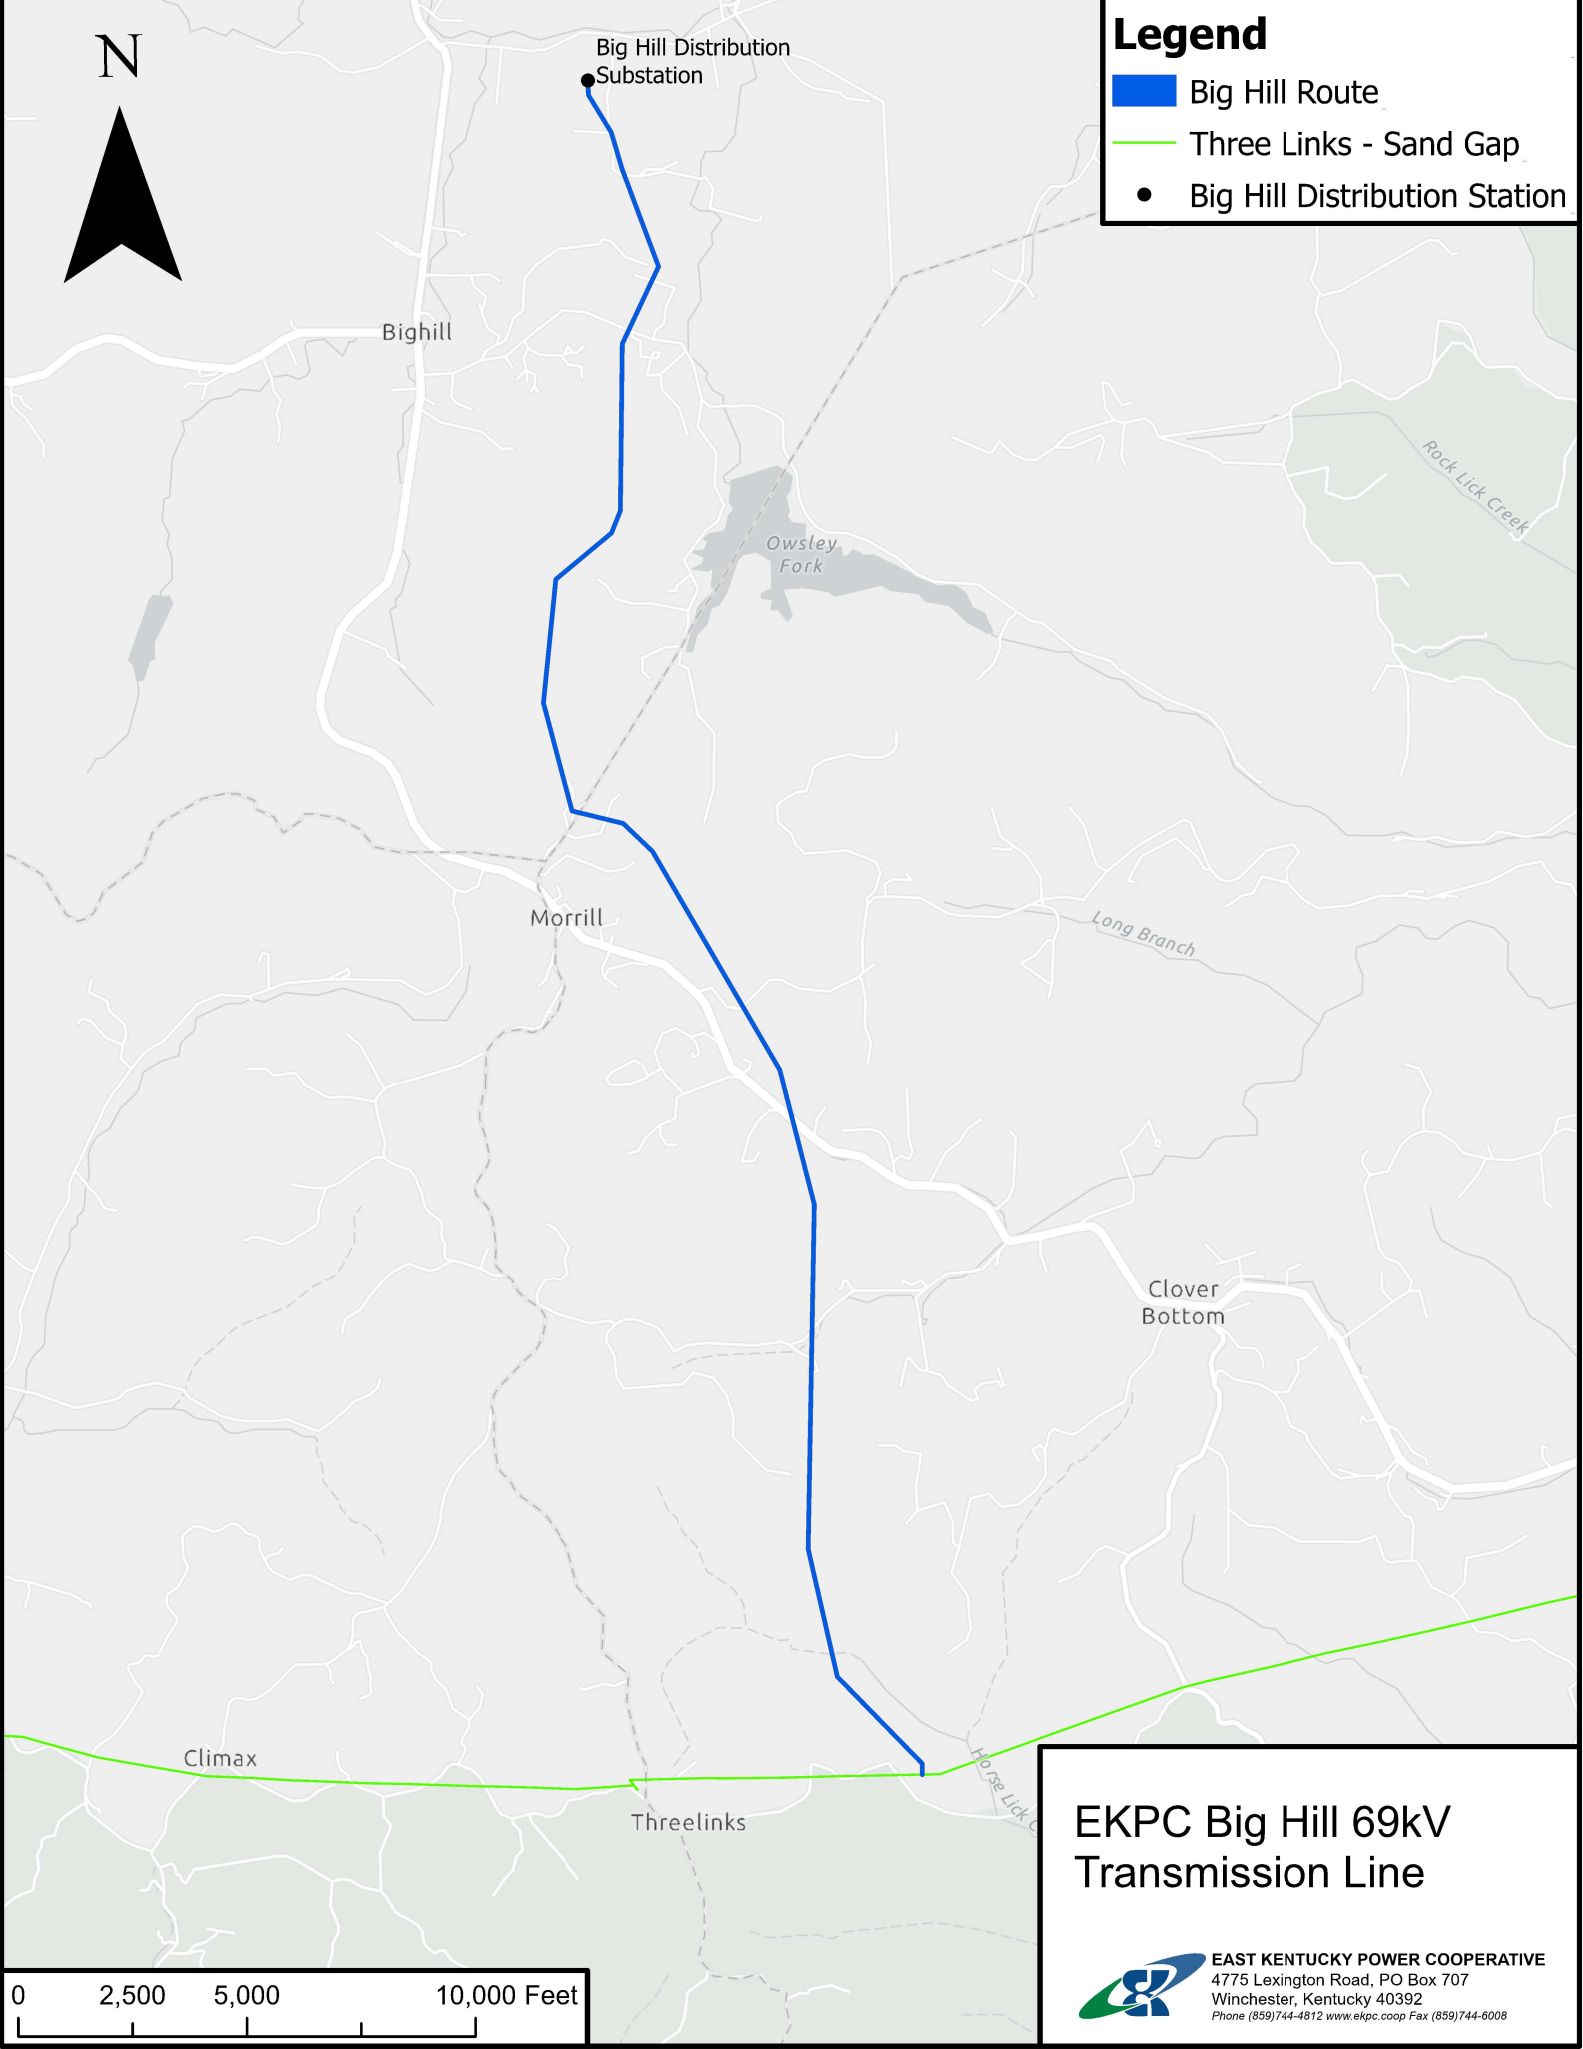

Legend

-  Big Hill Route
-  Three Links - Sand Gap
-  Big Hill Distribution Station

EKPC Big Hill 69kV Transmission Line

 **EAST KENTUCKY POWER COOPERATIVE**
4775 Lexington Road, PO Box 707
Winchester, Kentucky 40392
Phone (859)744-4812 www.ekpc.coop Fax (859)744-6008